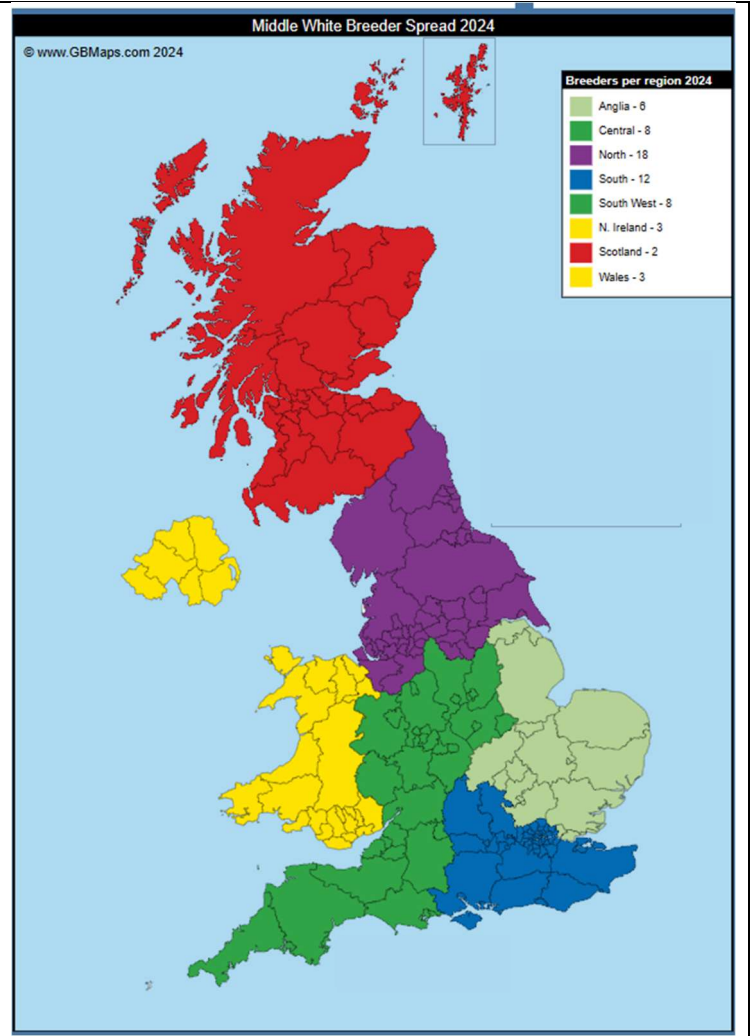

BPA Conservation Breeding Plan 2024

Middle White Genebanking and Conservation Targets

Members keeping this line					Line Name	Total Sows				
2023	2022	2021	2020	2004		2023	2022	2021	2020	2004
14	15	13	12	15	Alma Rose	44	56	43	34	31
13	13	11	10	9	Carnation	36	38	28	28	40
15	12	11	8	16	Dorothy	35	32	34	25	29
24	28	31	37	39	Fair Lady	58	62	67	71	67
4	5	7	7	4	Ladys Maid	23	21	17	23	10
6	7	5	3	11	Modiste	20	25	24	19	12
6	6	7	6	11	Purity	10	18	18	18	14
10	9	8	7	10	Silk	33	28	27	26	11
12	14	17	18	28	Woodlands Lady	22	34	35	48	41
13	15	19	22	18	Yootha	26	37	56	53	30
Total						307	351	349	345	285
Percentage of sows with purebred litters						38%	40%	38%	40%	39%

Members keeping this line					Line Name	Registered Boars				
2023	2022	2021	2020	2004		2023	2022	2021	2020	2004
14	13	14	12	23	Captain	18	17	19	15	24
16	15	15	13	12	Mischief	22	22	17	15	14
10	8	8	7	12	Rajah	14	13	9	11	11
11	11	15	15	20	Revival	16	17	21	20	20
7	8	11	8	4	Sovereign	9	11	14	10	4
Total						79	80	80	71	73
Members keeping registered pigs						60	65	69	72	104

Mean Inbreeding for the UK Middle White Population:

2019: 0.0500, 2020: 0.0503, 2021: 0.0532, 2022: 0.0528, 2023: 0.05497

Middle White Conservation Targets for 2024

1. Source the two boars for the genebank as a priority
2. Place a Rajah in the South West
3. Use the farm parks that are working with the breed to help the geographical spread of the lines.

Assessment of 2023 Targets

- A Lady's Maid has been moved to the North. A Silk and a Carnation are moving to the South in the next few weeks.
- A Revival boar will be moving one to Anglia and the other North.
- A Sovereign boar is currently in the South and a Rajah in Anglia on loan.
- The Sovereign boar needs to be monitored along with the Purity and Lady's Maid.