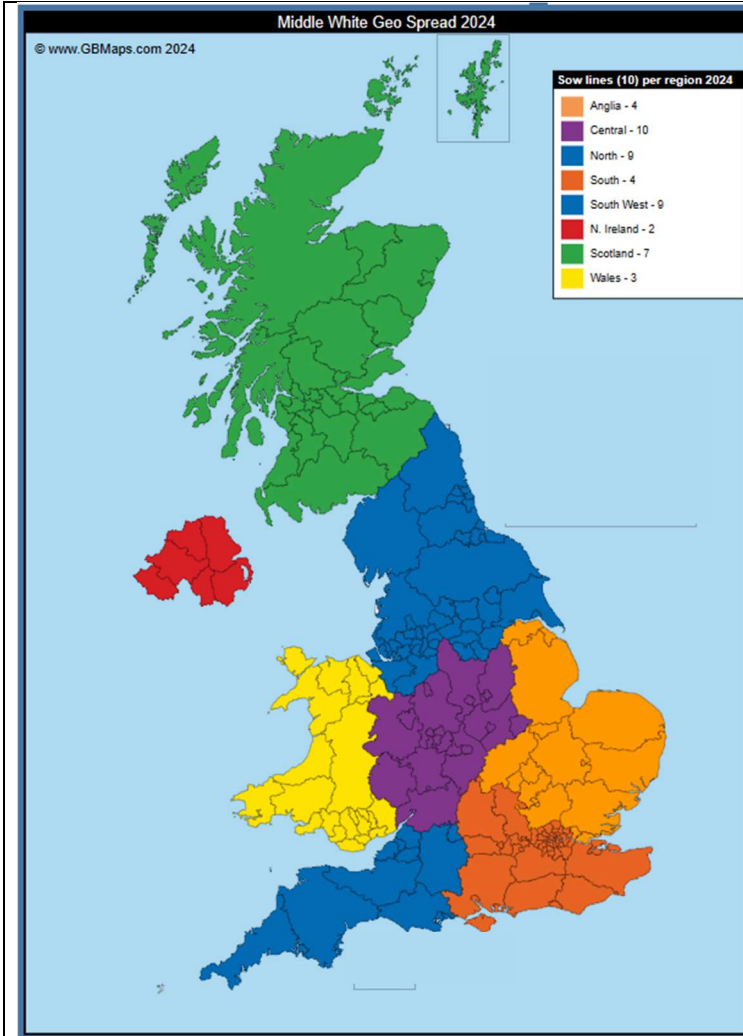

BPA Conservation Breeding Plan 2024

Middle White Genebanking and Conservation Targets

Members keeping this line					Line Name	Total Sows				
2023	2022	2021	2020	2004		2023	2022	2021	2020	2004
14	15	13	12	15	Alma Rose	44	56	43	34	31
13	13	11	10	9	Carnation	36	38	28	28	40
15	12	11	8	16	Dorothy	35	32	34	25	29
24	28	31	37	39	Fair Lady	58	62	67	71	67
4	5	7	7	4	Ladys Maid	23	21	17	23	10
6	7	5	3	11	Modiste	20	25	24	19	12
6	6	7	6	11	Purity	10	18	18	18	14
10	9	8	7	10	Silk	33	28	27	26	11
12	14	17	18	28	Woodlands Lady	22	34	35	48	41
13	15	19	22	18	Yootha	26	37	56	53	30
Total						307	351	349	345	285
Percentage of sows with purebred litters						38%	40%	38%	40%	39%

Members keeping this line					Line Name	Registered Boars				
2023	2022	2021	2020	2004		2023	2022	2021	2020	2004
14	13	14	12	23	Captain	18	17	19	15	24
16	15	15	13	12	Mischief	22	22	17	15	14
10	8	8	7	12	Rajah	14	13	9	11	11
11	11	15	15	20	Revival	16	17	21	20	20
7	8	11	8	4	Sovereign	9	11	14	10	4
Total						79	80	80	71	73
Members keeping registered pigs						60	65	69	72	104

Mean Inbreeding for the UK Middle White Population:

2019: 0.0500, 2020: 0.0503, 2021: 0.0532, 2022: 0.0528, 2023: 0.05497

Middle White Conservation Targets for 2024

1. Source the two boars for the genebank as a priority
2. Place a Rajah in the South West
3. Use the farm parks that are working with the breed to help the geographical spread of the lines.

Assessment of 2023 Targets

- A Lady's Maid has been moved to the North. A Silk and a Carnation are moving to the South in the next few weeks.
- A Revival boar will be moving one to Anglia and the other North.
- A Sovereign boar is currently in the South and a Rajah in Anglia on loan.
- The Sovereign boar needs to be monitored along with the Purity and Lady's Maid.